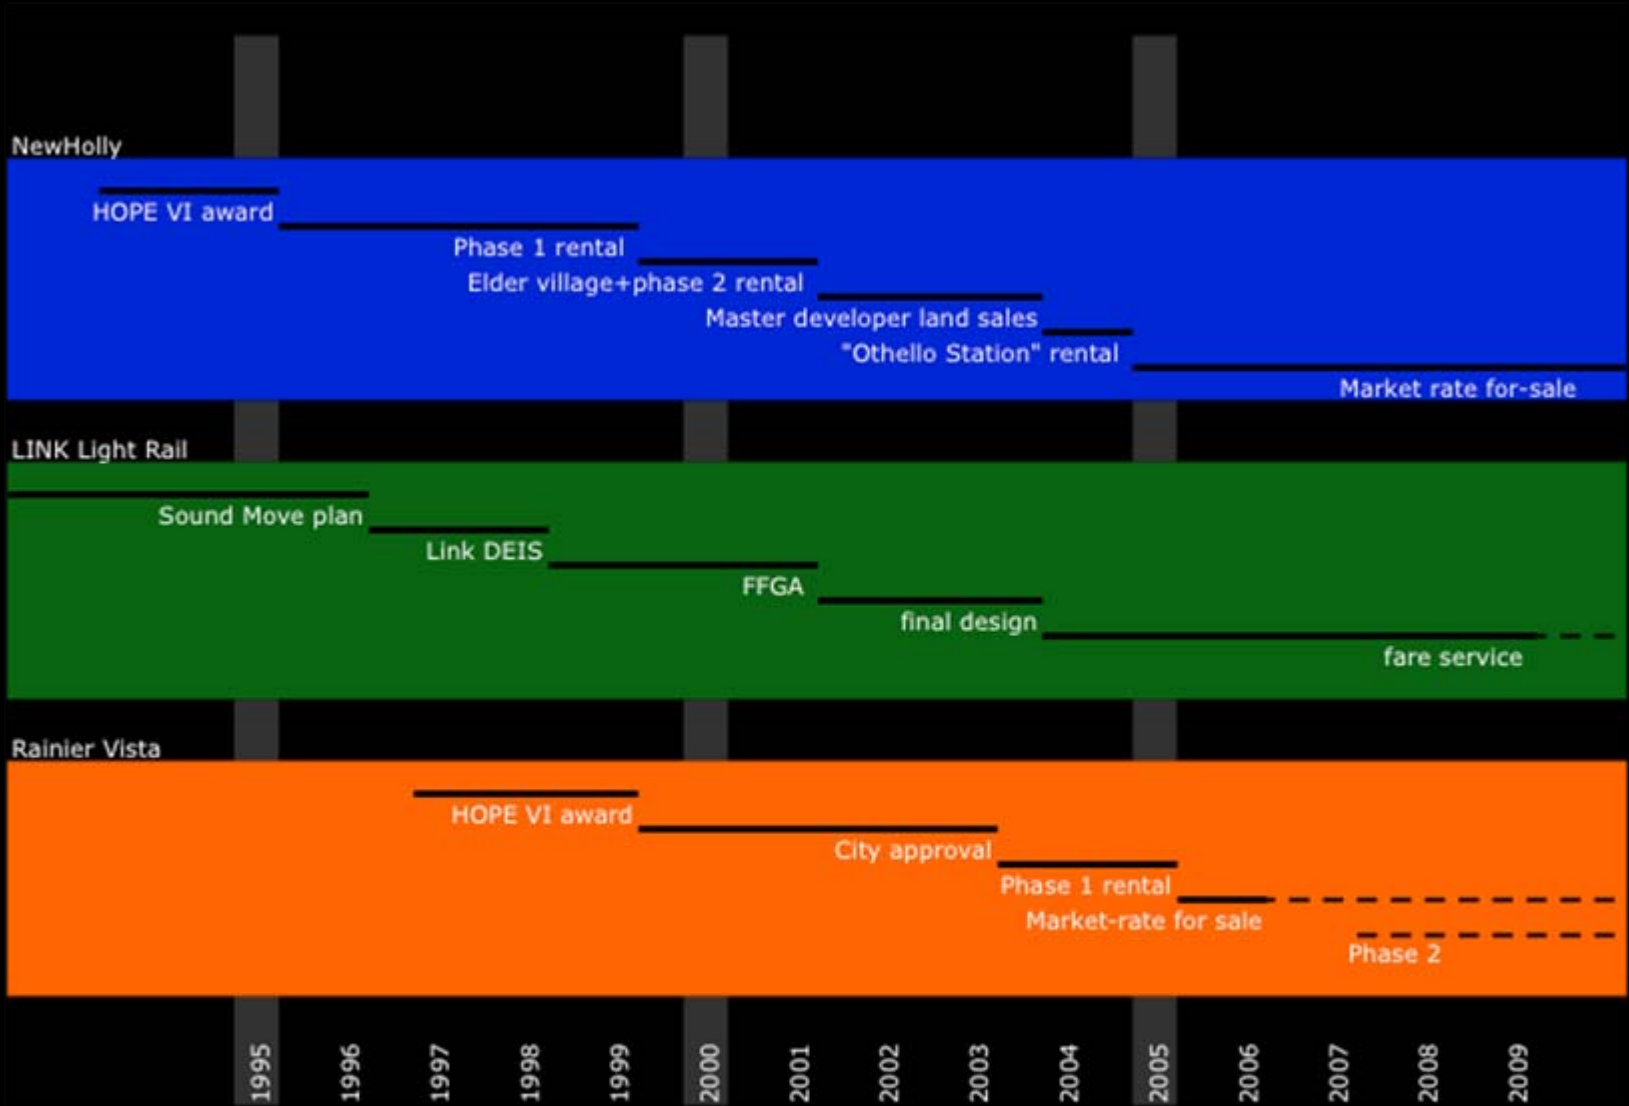

# HOPE VI + Link Initial Segment Southeast Seattle

Photography by Aerolistphoto.com

HOPE VI + Link Initial Segment  
are we there yet?

Existing RTD station  
HDMT  
Green Infrastructure  
On Site Renewable Energy

Denver Housing Authority/South Lincoln  
early 21<sup>st</sup> century master planning

MITHUN

- GHG Disclosure?
- Carbon Pricing?

HOPE VI  
Choice Communities

$(H+T)*C$  = new math for mixed income TOD

Climate fairness investments as the "Trifecta of Total Affordability"?