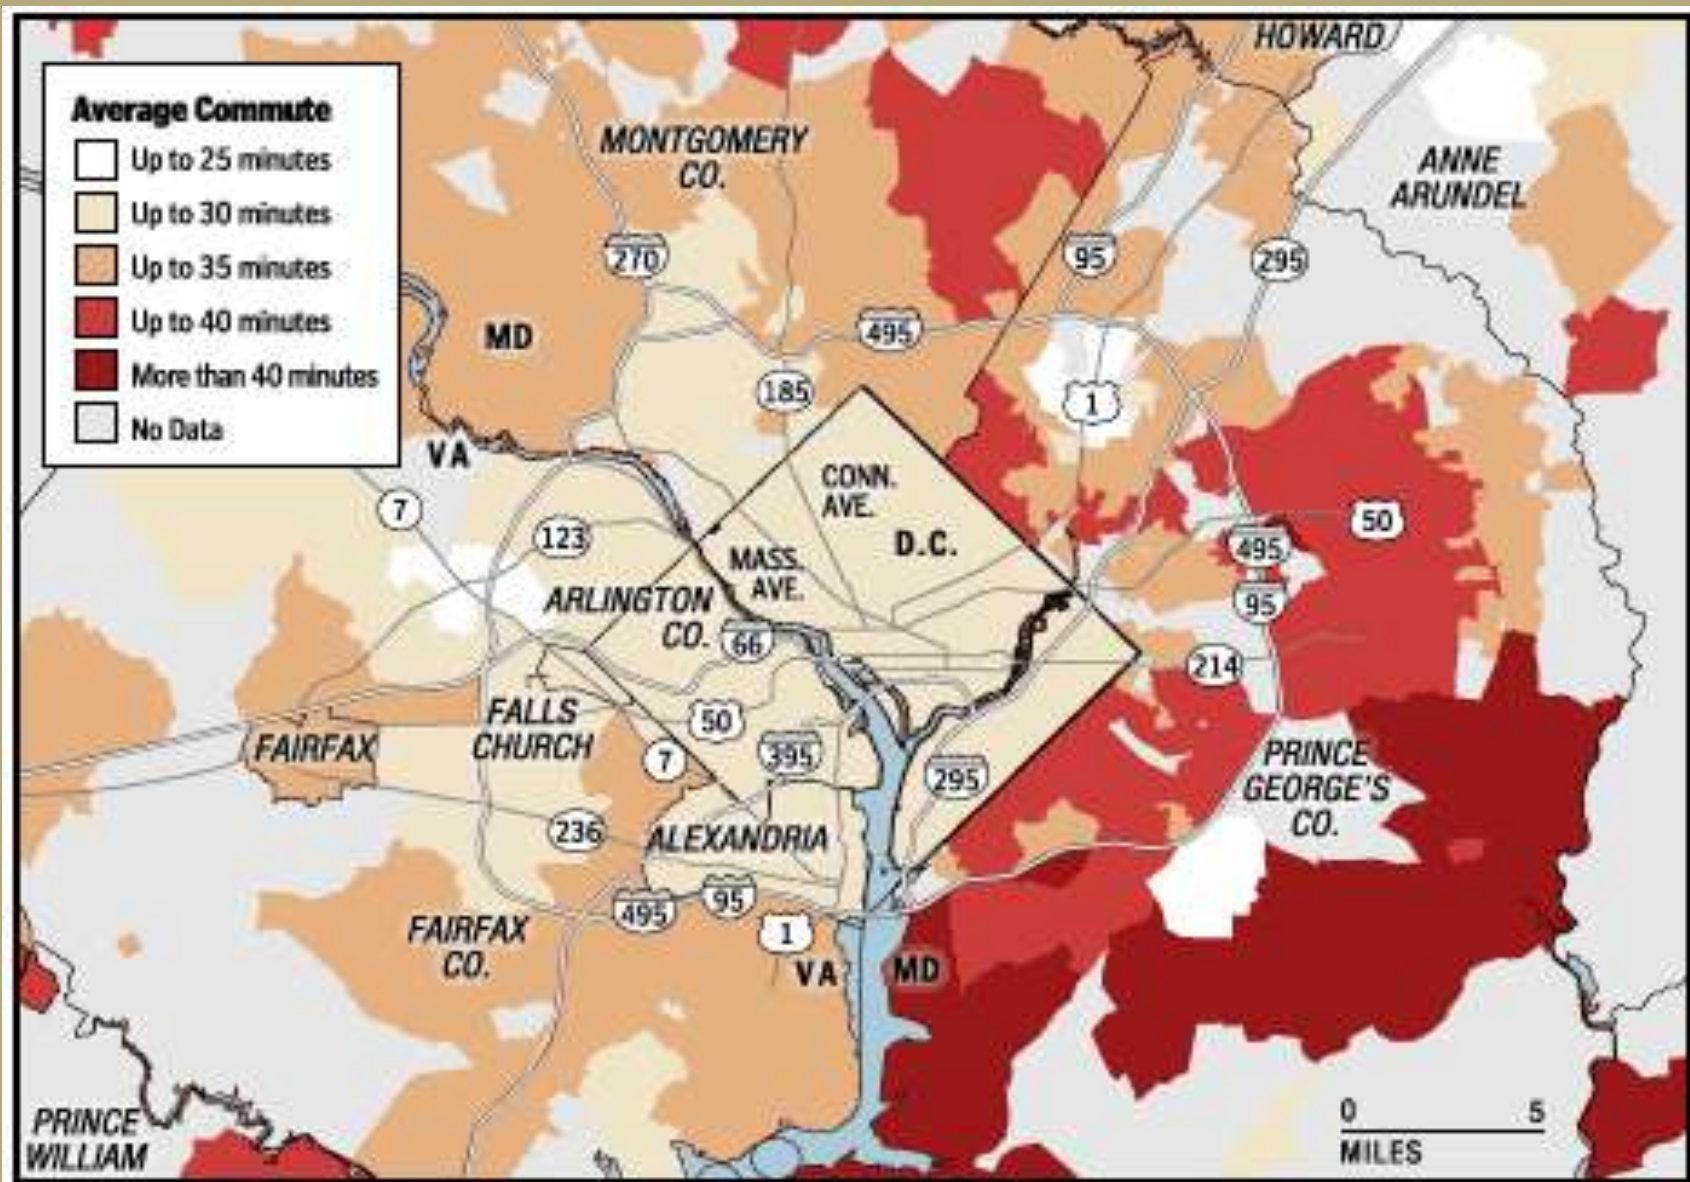

Prince George's County - Sixth-Longest Commute in the Nation

“For Relief, Region Told to Go East”

Washington Post, October 1, 2009

Outer

Inn

Address Job Sprawl

Science City

BRAC

Verizon, AOL

- BRAC**
- Corporate**
- Hospitals**
- Universities**
- Museums**

Northrop

BRAC

BRAC

VW

Add Transit – Mixed-Use – Affordable Housing

Homes

Offices

SILV

Homes

Revitalize Corridors with Transit and Mixed-Use

Route 1 - Fairfax

Pointer 38°46'04.43" N 77°06'09.91" W elev 146 ft

Streaming 100%

© 2005 TeleAtlas © 2005 Google Sarah Cairney August 2005